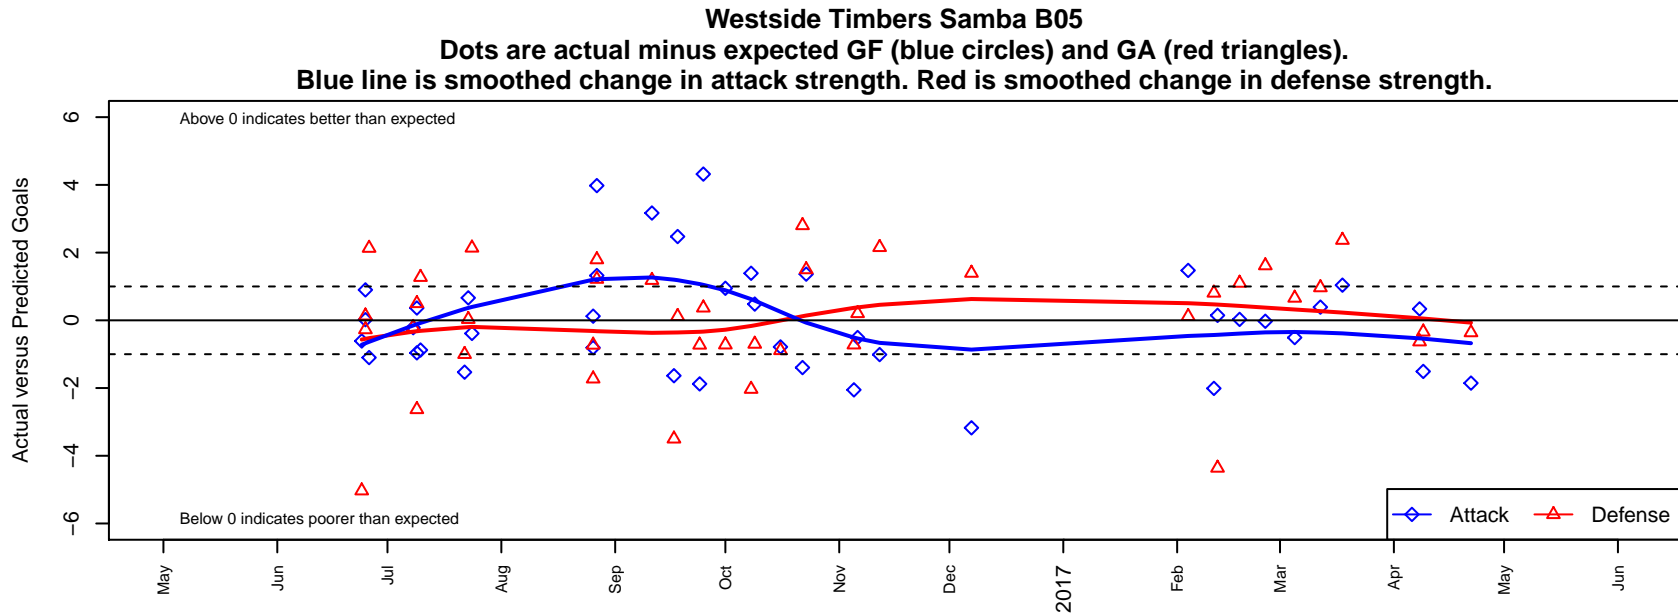

Westside Timbers Samba B05

Westside Timbers
 Beaverton, OR
 B05 total strength=677
 attack=1.04 defense=0.41
 fall league = PTT B05 Div 1 Green
 spr league = Spr OYS B05 Premier White

alt names used:
 Westside Timbers 05B Samba
 Westside Timbers 05B Samba
 WESTSIDE TIMBERS05B SAMBA
 Westside Timbers 05B Samba
 Westside Timbers 05B Samba
 Westside Timbers 05B Samba
 Westside Timbers 05B Samba
 Westside Timbers 05B Samba

**attack and defense variance (black dot)
relative to other teams
and top 10 in region**

**attack and defense rating
relative to others at age
and all opponents in last 13 months**

Performance relative to 13 month average