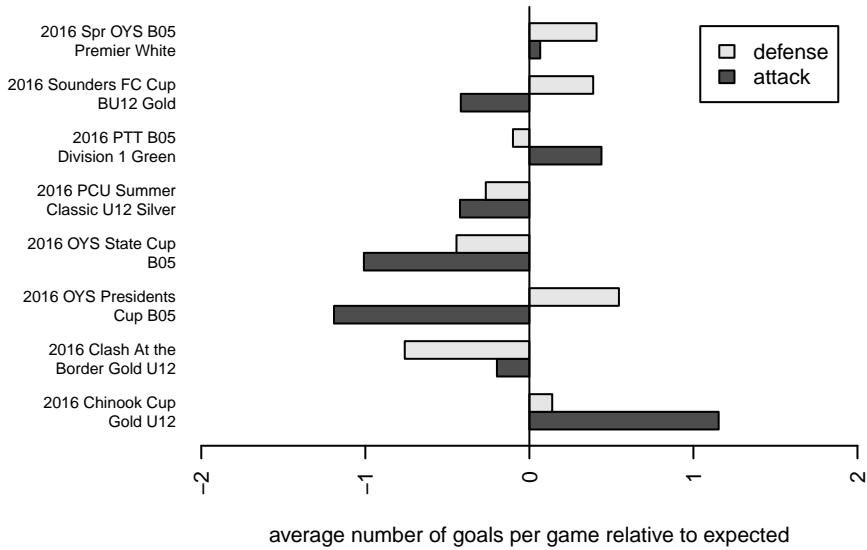

Westside Timbers Samba B05

Westside Timbers
 Beaverton, OR
 B05 total strength=677
 attack=1.04 defense=0.41
 fall league = PTT B05 Div 1 Green
 spr league = Spr OYS B05 Premier White

alt names used:
 Westside Timbers 05B Samba
 Westside Timbers 05B Samba
 WESTSIDE TIMBERS05B SAMBA
 Westside Timbers 05B Samba
 Westside Timbers 05B Samba
 Westside Timbers 05B Samba
 Westside Timbers 05B Samba
 Westside Timbers 05B Samba

Venues played:
 2016 Clash At the Border Gold U12
 2016 PCU Summer Classic U12 Silver
 2016 Sounders FC Cup BU12 Gold
 2016 Chinook Cup Gold U12
 2016 PTT B05 Division 1 Green
 2016 OYS Presidents Cup B05
 2016 Spr OYS B05 Premier White
 2016 OYS State Cup B05

**attack and defense variance (black dot)
relative to other teams
and top 10 in region**

**attack and defense rating
relative to others at age
and all opponents in last 13 months**

Performance relative to 13 month average