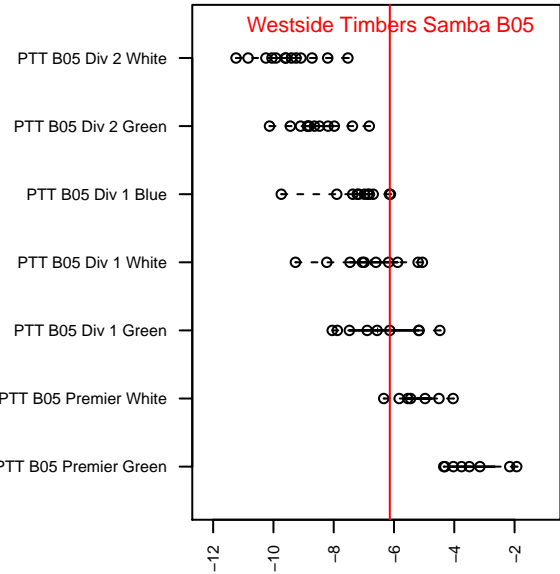

Westside Timbers Samba B05

Westside Timbers
 Beaverton, OR
 B05 total strength=677
 attack=1.04 defense=0.41
 fall league = PTT B05 Div 1 Green
 spr league = Spr OYS B05 Premier White

alt names used:
 Westside Timbers 05B Samba
 Westside Timbers 05B Samba
 WESTSIDE TIMBERS05B SAMBA
 Westside Timbers 05B Samba
 Westside Timbers 05B Samba
 Westside Timbers 05B Samba
 Westside Timbers 05B Samba
 Westside Timbers 05B Samba

**attack and defense variance (black dot)
relative to other teams
and top 10 in region**

**attack and defense rating
relative to others at age
and all opponents in last 13 months**

Performance relative to 13 month average